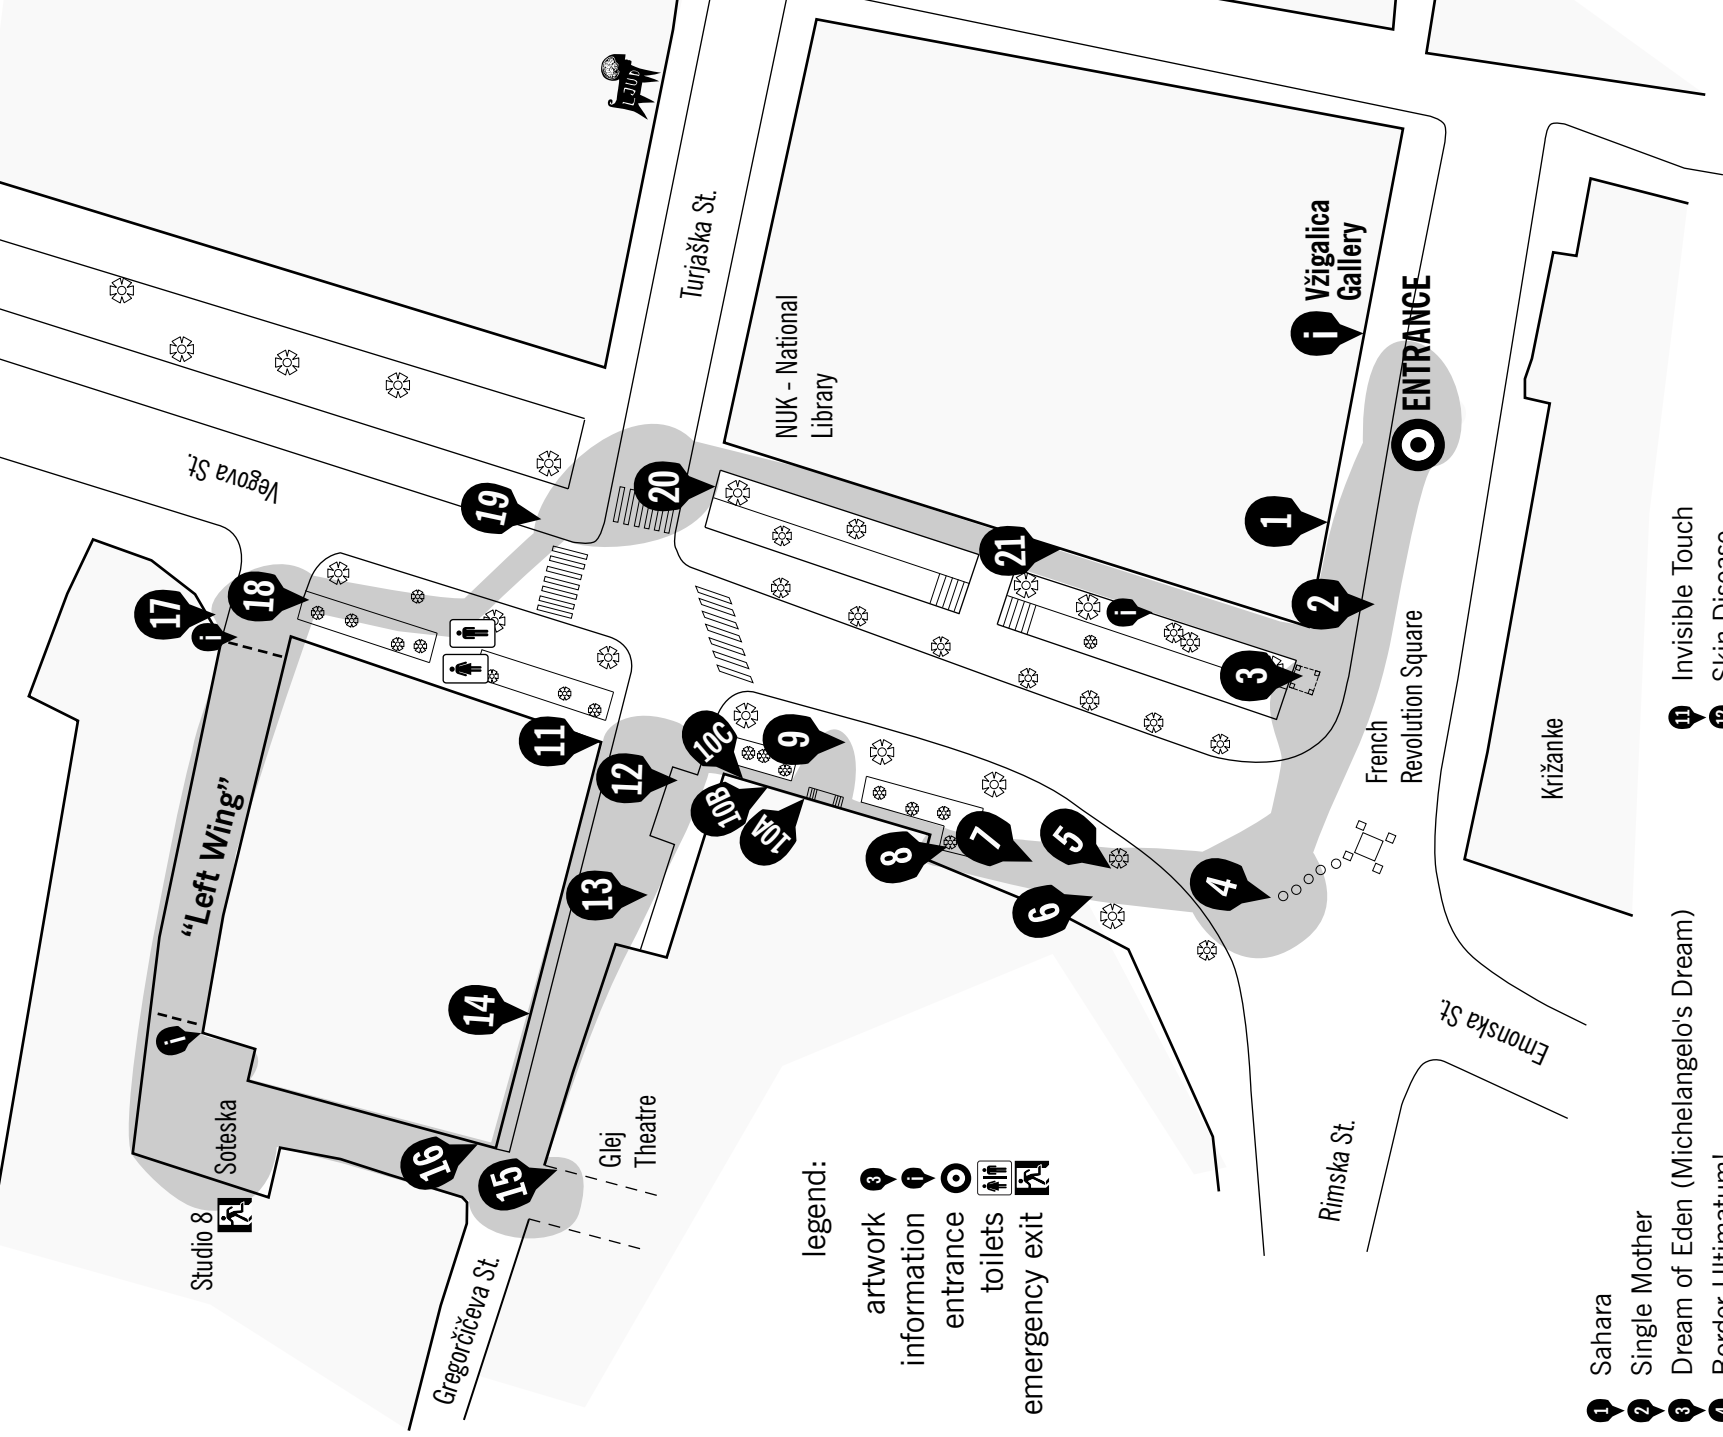

legend:

- artwork
- information
- entrance
- toilets
- emergency exit

- Sahara
- Single Mother
- Dream of Eden (Michelangelo's Dream)
- Border Ultimatum!
- Deconstruction of Bicycle no. 68
- The Invisible Tree
- Gray Square (on gray background)
- A Larch Goes Shopping
- Symphony Ljubijana (for three cars, five pedestrians and music school in the distance)
- Triptych of Passage - Lost Time
- Triptych of Passage - My Time is the Dream of a Dead Man
- Triptych of passage - Patched Memory

- Invisible Touch
- Skin Disease
- Deconstruction of Bicycle no. 53 - Lonely Lock
- Modern Thinker ("Homage" to Auguste Rodin)
- My Father Trying to Open a Beach Umbrella
- Soteska Fingertrip
- Deconstruction of Bicycle no. 98 - Absence of Bicycle and Lock
- Installation 398
- On the Run
- N° 71
- The Funniest Walk ...